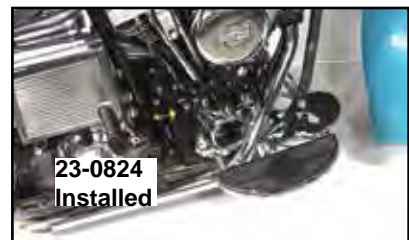

Skull Pedal Pad is constructed of neoprene. Sold each.

VT No.	Type
23-0823	FXST
23-0824	FLST-FLH

Skull Side Hinge Electronic Switch features round key set and side hinge. Fits 1996-10 Softail. **VT No. 32-0987**