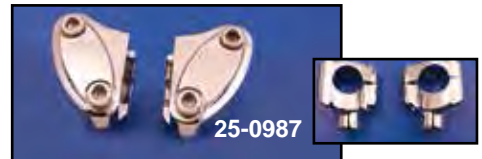

**Chrome Riser Kit** includes top clamp for 1" bars.  
**VT No. 26-0744**

**3" Glide Riser Kit** includes antique style top clamp with 3 1/2" center to center for all 1973-up FX-FL models. Kit includes allen cap screws, clamp and risers.  
**VT No. Item**  
**25-2145** Kit  
**25-2183** Top Only

\*Note: Threaded, others are drilled through for hex bolt.

# Stock Riser Set

**Chrome Stock Riser Set** includes finned riser cap and screws. Use 1/2" x 13 mounting bolt. Fits 1970-up.  
**VT No. Type**  
**25-2100** Complete Kit, 1 1/2"  
**25-2132** Complete Kit, 1 1/8"  
**25-2179\*** Complete Kit, FLST  
 \*Note: Includes bolts

**Straight Riser Kit.** Stems replace 56142-80 as stock on all 1980-up FXWG. Complete, with riser cap and screws. Use 1/2" x 13 mounting bolts.

VT No.	Item	
25-2119	Stems only	4 1/4"
25-2114	Smooth Kit	4 1/4"
25-2116	Ribbed Kit	4 1/4"
25-2147	Eagle Spirit Kit	3 3/4"