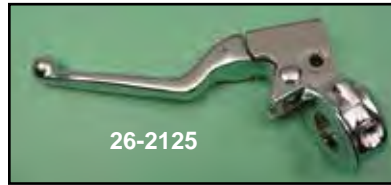

1982-95 Control Kit

1982-95 Chrome Switch Housings and Chrome Switch Assembly includes 48" long leader wires and internal mount screws.
VT No. 32-0560

Chrome Handlebar Control Kit includes complete chrome master cylinder, clutch handle with clamp and 2 pairs of chrome switch housings. Master cylinder includes a clamp with both a 10mm and a 12mm bolt. All kits include stainless steel hardware.

VT No.	Years	Item	Bore
22-1069	1982-83	Kit	3/4"
22-1076	1984-95	Kit	5/8"
22-1099	1982-95	Kit, Dual Disc	1 1/16"

When rebuilding 1982-95 front master cylinder check that bleed back passage is clear

1982-95 Handlebar Switch Housing Set is a four piece chrome set, replace upper and lower of right and left sides including stainless buttonhead screws. Use existing wiring and switches for assembly.

VT No.	Item
26-2149	1982-95 Set, All Models
26-0548	1982-95 Set, All Models
37-8940	25 Screws, OEM 2508 (Buttonhead Stainless)

Chrome Allen Switch Housing Screw Sets for 1982-95.
VT No. 8767-10

Clutch Lever Assembly for 1982-95 models.

37-8966	—	25 screws pack, zinc
37-0006	—	Spacer, zinc, 5 pack

Clutch Lever Components for 1982-95.

VT No.	#	OEM	Item
26-2137	A	38608-82A	Bracket and
	B	45044-82	Clamp, Chrome
26-2165		As Above	Black
26-2146	B	45044-82	Black Clamp
26-2147	B	45044-82	1982-95 Chrome Clamp
26-2129	C	45032-82	Lever Pin with snap ring
26-1979		45032-82	Lever Pins Only five pack
12-0944	D	11143	Snap Ring
26-0531	E	45017-82	1982-88 Clutch Lever
26-2133		45017-88	1988-up Clutch Lever
26-2164		45017-93	Clutch Lever
26-2140	F	45021-86	Anti-Rattle Spring
26-2130	G	45036-82	Cable Pin
26-2132		45036-88	Nylon Cable Pin
26-2138	H	45039-68	Pin Bushing
26-0400	I	Kit	Chrome Kit, four piece