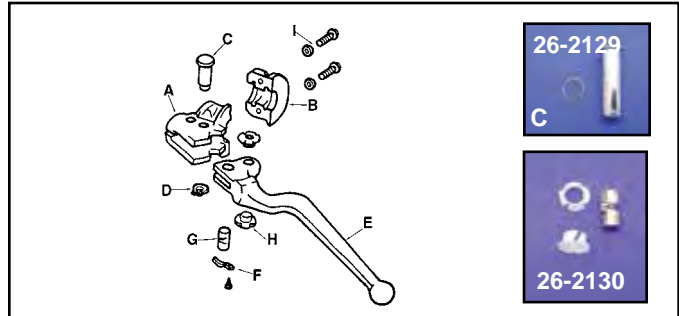

1982-95 Control Kit

1982-95 Chrome Switch Housings and Chrome Switch Assembly includes 48" long leader wires and internal mount screws.
VT No. 32-0560

Chrome Handlebar Control Kit includes complete chrome master cylinder, clutch handle with clamp and 2 pairs of chrome switch housings. Master cylinder includes a clamp with both a 10mm and a 12mm bolt. All kits include stainless steel hardware.

VT No.	Item	Finish
26-2125	Assembly	Chrome
26-2188	Assembly	Black
26-2137	Clamp and Bracket	Chrome
26-2165	Clamp and Bracket	Black

1982-95 Handlebar Switch Kit includes complete right and left switch assemblies, brake light switch, mounting screws and clips. Individual switches also available.

Black	Chrome	Item
32-8084	32-9208	1982-95 Switch Kit
32-8000	32-9070	Left turn signal
32-8001	—	Engine, Stop-Start
32-8002	—	Right turn signal
32-8003	—	Dimmer and Horn
32-7782	—	Stop switch, front

Hardware for Above, Note: Finish is Not Black

37-8966	—	25 screws pack, zinc
37-0006	—	Spacer, zinc, 5 pack

Clutch Lever Components for 1982-95.

VT No.	#	OEM	Item
26-2137	A	38608-82A	Bracket and
	B	45044-82	Clamp, Chrome
26-2165		As Above	Black
26-2146	B	45044-82	Black Clamp
26-2147	B	45044-82	1982-95 Chrome Clamp
26-2129	C	45032-82	Lever Pin with snap ring
26-1979		45032-82	Lever Pins Only five pack
12-0944	D	11143	Snap Ring
26-0531	E	45017-82	1982-88 Clutch Lever
26-2133		45017-88	1988-up Clutch Lever
26-2164		45017-93	Clutch Lever
26-2140	F	45021-86	Anti-Rattle Spring
26-2130	G	45036-82	Cable Pin
26-2132		45036-88	Nylon Cable Pin
26-2138	H	45039-68	Pin Bushing
26-0400	I	Kit	Chrome Kit, four piece