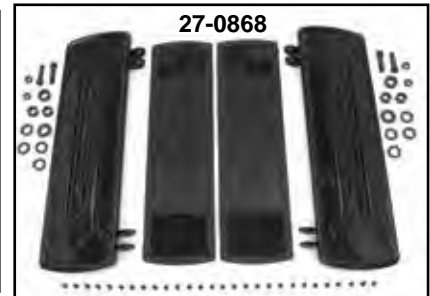

1965-84 FLH Passenger Footboards

Rear Footboards are passenger type, chrome steel. Attach by sliding into lower frame tube & bolting to same. Fit 1968-84 FLH.

- VT No. Item**
27-1532 Footboard Set
28-0420 Passenger Footboard Mats

1977-84 FLH Passenger Footboard Kit includes brackets and chrome boards with rubber pads.

- VT No. Item**
27-0618 Kit
27-0856 Adapter Stud

FLH Passenger Footpeg Brackets are fully adjustable for 1977-84 FLH.

- | VT No. | OEM | Side |
|---------|-----------|-------|
| 27-1578 | 52686-77A | Right |
| 27-1579 | 52690-77A | Left |
| 27-1592 | Chrome | Set |
| 27-0064 | Polished | Set |

Early Footboard

Early Square Type 1914 Footboards fit 1941-85 FL models. Rubber pads not included except with 27-0868.

- VT No. Item**
27-0901 Raw
27-0966 Black
27-0902 Chrome
28-0237 World's Fair Rubber Pads
27-0868 World's Fair Style
9886-12 Bolts
27-0757 Raw Cleat Set