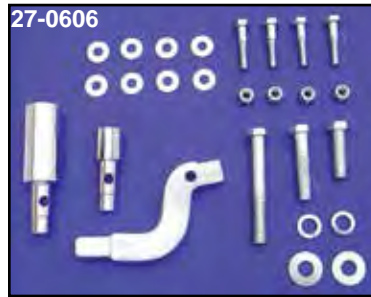

Footboard Bracket for 1965-84

Footboard Mount Kit for aluminum primary models 1965-84 FL-FX, when using custom pipes, includes extended front footboard bracket for needed clearance.
VT No. 27-0599

Chrome Splined Footpeg Supports for FX-FL.

VT No.	Side/Item	Type	Image
27-0055	Right, Support	Straight	
27-0045	Right, Support	Offset	
27-1563	Right, Bracket	Plate	
42-0630	Left, Chrome Inspection Cover	With spline	
37-0155	Chrome Screws	For Above	
27-0046*	FXR Stud	With spline	
12-0201	Key for Above		

*Note: Stud is keyed for positive mount.

Aluminum Primary Footboard Mounting Kit fits Big Twin 1965-84 FLH-FXE models equipped with FL type forward controls and primary cover with footboard tab.

VT No.	Item	Fits
27-0606*	Complete Kit	
27-0636	Stud, short	Right
27-0596	Rear Bracket	Right
27-1621	Front Stud, zinc	Right

Footboard Tabs can be welded on 1936-84 Big Twins. Available in stamped or authentic forged steel construction for custom or stock frames. Sold in pairs.

VT No.	Dia.	Type
27-1560	1 1/8"	Forged, exact
27-0311		Stamped tabs
27-0664	1"	Forged, exact