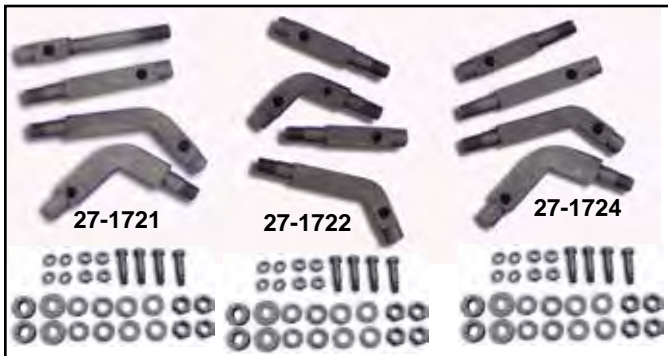

1936-57 Rigid

Replica Footboard Mount Bracket Kits include four brackets and related mount hardware for Big Twins.

VT No.	Fits
27-1722	1936-54 Rigid
27-1724	1955-57 Rigid
27-1721	1958-64 Swingarm

Footboard Tabs can be welded on 1936-84 Big Twins. Available in stamped or authentic forged steel construction for custom or stock frames. Sold in pairs.

VT No.	Dia.	Type
27-1560	1 1/8"	Forged, exact
27-0311		Stamped tabs
27-0664	1"	Forged, exact

Footboard Bracket Stud Nut and Washer Kits, parkerized. Fits 1936-57 Big Twin
VT No. 9905-16