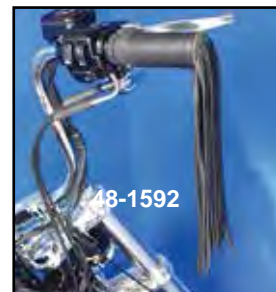

Handlebar Grip

Dual Hot Rod Flame Handlebar Grip Set features molded cushion rubber inner sleeve with chrome flame outer sleeve, for looks and comfort.

VT No. Year
28-0454 1982-95
28-0451 1996-up

Profile Barrel Handlebar Grips feature chrome accents with barrel shape rubber insert for comfort.

VT No. Shape
28-0570 Rail
28-0571 Twist

Metal Flake Handlebar Grip Sets.

VT No. Color
28-0792 Charcoal
28-0793 Red
28-0798 Yellow
VT No. Color
28-0794 Silver
28-0795 Blue
28-0797 Aqua

Black Rubber Hillclimber Grip Set feature original 1940's design for Spring Fork handlebars with Beck logo.

VT No. Year
28-0481 pre1935 1 1/8" (2)
28-0480 1936-48 1 1/8" (2)
28-0479 1976-98 1" and 1 1/8" (Set)

Chrome Diamond Insert Handlebar Grips are die cast construction for 1974-up models.

VT No. Type
28-0563 Die Cast
28-0446 PVC

Chrome Eagle Spirit Sets feature full foam grips with chrome or gold inlay end caps.

VT No. Type
28-0573 Smooth
28-0891 Smooth 2008-up Touring

Chrome Rail Grip Set use with 28-1981 nylon tube.
VT No. 28-0742