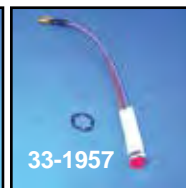

**Headlamp Bracket Extender** fits 1971-up FX-XL-FXD.  
VT No. 31-0143

**Chrome Sunvisor** shields the LED's on the headlamp mounting bracket from the sun.  
VT No. 42-0321

**Chrome Headlamp Mount Kit** includes nut, tapered spacer, lockwasher and chrome cap plug.

VT No.	Year
37-8855	1954-88
37-9006	1989-up

**Chrome Headlamp Visor Plug** fits die cast headlamp mounting visor center hole.

VT No.	Years
28-1500	1954-88
37-0538	1989-up

**Chrome Headlamp Visor Mount Bolts** for use on all XL-FX-FXR 1959-up.

VT No.	Type
8717-4	Acorn
9783-4	Allen

**Chrome Headlamp Visor Cover** fits over existing head light visor on 1971-up FX models. Available with or without cutaway for oil and generator lights.

VT No.	Cutout
42-0306	With
42-0307	Without

**Indicator Lamps** fit visors and dash for high beam, neutral and generator.

VT No.	OEM	Color	Type	Fits
33-1961	67891-68	Red	HiBeam	A-1972-74 FX
33-2172	67899-68A	Red	HiBeam	B-Fits Above
33-1962	68536-72	Red	Generator	A-1972-74 FX
39-0122	67891-75B	Blue	HiBeam	A-1977-up FX
33-1956	67851-75	Green	Neutral	C-1975-83 FX
33-1957	68536-75	Red	Oil Pressure	C-1975-83 FX
33-2022	68489-86	Red	Oil Pressure	C-1986-up FXR
33-2023	68574-86	Green	Neutral	C-1986-up FXR
33-2024	68023-92	Blue	HiBeam	C-1986-up FXR
33-2026	68002-92A	Red		1986-up FXR
33-2025	68695-91	Green	Turn Sig	C-1991-up FXR
12-0553	7614		Speed Nut 1/2	D-1975-83