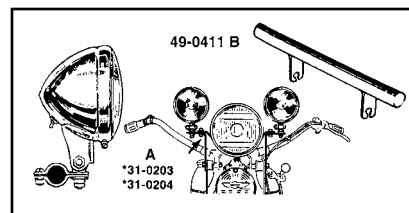

Spotlamps shown mounted on VT No. 49-0153 Cross Bar

Lamps listed on this page are for show or off road use and not D.O.T. approved.