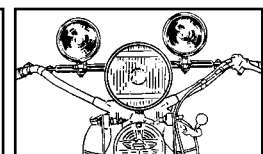

Spotlamps shown mounted on VT No. 49-0153 Cross Bar

Lamps listed on this page are for show or off road use and not D.O.T. approved.