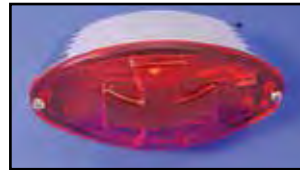

Tail Lamp

Lamps listed are for show or decorative use only, and not D.O.T. approved.

Chrome Radii™ Tail Lamp Assembly features full LED matrix with amber turn signal bulb built in. Lamp measures 6" long by 2½" wide at the center.
VT No. 33-0605

VT No.	Item
33-0443	Tail Lamp
33-0655	LED Array Only

33-0680

Cateye Tail Lamp features smooth red lens with LED board installed. Chrome body has stepped design for updated look.

VT No. 33-0680
Clear Lens Type.
VT No. 33-0919

33-0919

33-0749

33-0750

33-0587

Maltese Inset Oval Tail Lamp.

VT No.	Color	Type	Style
33-0749	Red	With clear	Cross
33-0750	Clear	With red	Cross
33-0751	Red	With red	Cross
33-0587	Red	With bulb	Skull
33-0031	Red	LED	Skull