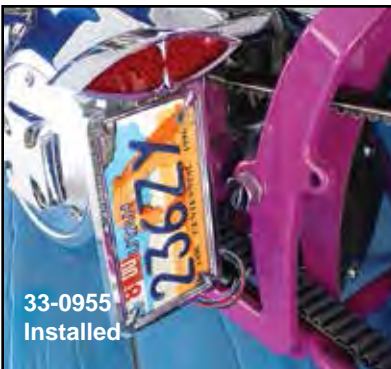

# Side Mount Lamp Assembly

33-0896

33-0951

33-0955

33-0955 Installed

33-0841

33-0953 Installed

31-0856 Bracket Installed with 33-0489

31-0986 shown with maltese curved plate

**Side Mount Tail Lamp Bracket and Plate Kit** bolts to Softail and FXD outer primary covers. Fits 1989-06 Softail and 1989-05 Dynaglide. Kit includes 31-0790 bracket shown.