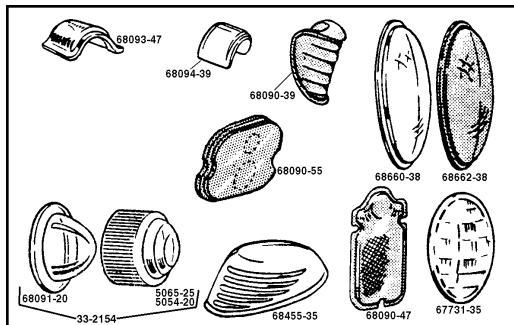

VT No. 33-0550

Chrome Tail Lamp and License Plate Bracket Kit use on all 1955-72 FL-XL models.

VT No. 33-1955

Chrome Tail Lamp Visor shown installed on VT No. 33-0300 lamp. Fits 1955-72.

VT No. 42-0206

Blue Dots feature plastic dots with rim.

- VT No. Rim**
33-0283 Chrome
33-0509 Gold

33-3055

31-0157

31-0158

License Plate Brackets for fender mounting.

Chrome	Black	Years	Type
31-0157	31-0476	1955-72	2 Bolt
31-0158	31-0086	1973-up	3 Bolt

Tail Lamps/HeadLamps listed are for show or decorative use only, and not D.O.T. approved.

Replica Glass Lens

33-1963

49-2511

33-2154

33-1942

33-1047

33-1942 Installed

33-0502