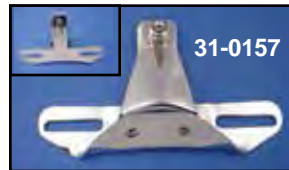

"Stop" Tail Lamp Round Style as used on early bobbers.

- VT No. Item**
33-1949 Lamp, bulb
33-1346 Lamp, LED
33-1324 LED
31-0874 Fender Mount Bracket
33-3055 LED

Blue Dot Tail Lamp. VT No. 33-1435

Lens and Rim Kit includes two (2) screws, chrome rim, lens gasket and red lens. Fits 1955-72.

VT No. 33-0550

Chrome Tail Lamp and License Plate Bracket Kit use on all 1955-72 FL-XL models.

VT No. 33-1955

Chrome Tail Lamp Visor shown installed on VT No. 33-0300 lamp. Fits 1955-72.

VT No. 42-0206

Blue Dots feature plastic dots with rim.

- VT No. Rim**
33-0283 Chrome
33-0509 Gold

33-3055

31-0157

31-0158

License Plate Brackets for fender mounting.

Chrome	Black	Years	Type
31-0157	31-0476	1955-72	2 Bolt
31-0158	31-0086	1973-up	3 Bolt

Tail Lamps/HeadLamps listed are for show or decorative use only, and not D.O.T. approved.