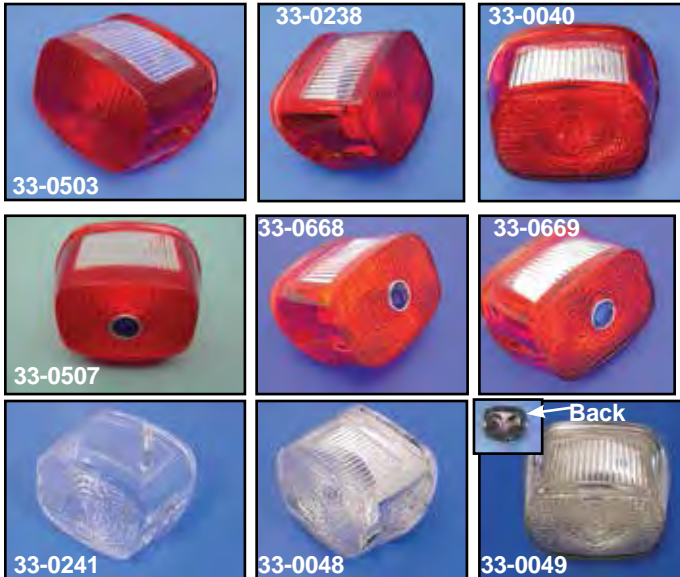

Stock Tail Lamp

Lens are red, clear or red with a blue dot installed.

Stock	Dot	Clear	Type
33-0503	33-0507	33-0241	1973-98 Big Twin 1973-98 XL-FXD
33-0238	33-0668	33-0048	1999-E03 FXST, FLT, XL, FXD
33-0040	33-0669	33-0049	L2003-04 FXST-FLT-XL-FXD accepts wedge bulb

Caution: Blue dot lens may not be approved for use in your state.

Chrome Lens Grill available as lens with blue dot and grill assembled or as grill only for 1973-up.

VT No.	Type	Style
33-2021	With Dot	V
33-2020	Grill only	V
33-0109	Grill	Slot

33-0624
Installed

Radii LED Tail Lamp fits FXD-FX models. Includes clear LED's for license plate illumination. Fits 1973-98.
VT No 33-0624

Deco Style Lay-Down Tail Lamp Assembly fits in stock location.

VT No.	Year
33-0335	1973-98
33-0336*	1999-up
31-0594	1999-up Bracket Only

*Note: Requires wiring harness modification

Lens Screws are available in 10 pack.

VT No.	Year	Use
12-2520	1973-98	Tail Lamp
12-0590	1999-up	Tail Lamp
12-2526	1939-72	Tail Lamp
12-2521	1973-85	Signals

1973-up FX-FL-XL Tail Lamp includes chrome base, lens, wire and bulb. Utilizes 12-0575 speed nuts for mounting as stock.