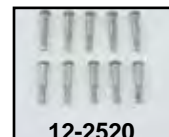

*Note: Requires wiring harness modification

Lens Screws are available in 10 pack.

VT No.	Year	Use
12-2520	1973-98	Tail Lamp
12-0590	1999-up	Tail Lamp
12-2526	1939-72	Tail Lamp
12-2521	1973-85	Signals

1973-up FX-FL-XL Tail Lamp includes chrome base, lens, wire and bulb. Utilizes 12-0575 speed nuts for mounting as stock.

VT No.	Item	Type
33-0301	Complete Lamp 1973-92	Bulb
33-0029	Complete	LED

Chrome Tail Lamp with red LED.

VT No.	Year	Lens
33-1531	1999-up	Lamp, Red
33-1549	1999-up	Lamp, Smoke

42-0000
Installed

Chrome Tail Lamp Visors for 1973-up units in plain and louvered for FX models, FXST-FXWG fits with inverted light.

VT No.	Model	Type
42-0216	FX	Smooth
42-9966	FX	Louvered
42-0000	FXST	Smooth

Tail Lamp Hardware and Gasket.

VT No.	Item	Fits
12-2520	Lens Screw	1973-up Big Twin and 1973-98 XL
15-0206	Lens Gasket	1973-89 All Twin
12-0575	Mount Nuts	1973-up Big Twin and 1973-98 XL
15-0207	Beaded Rubber Base Gasket	1973-up Big Twin and 1973-98 XL