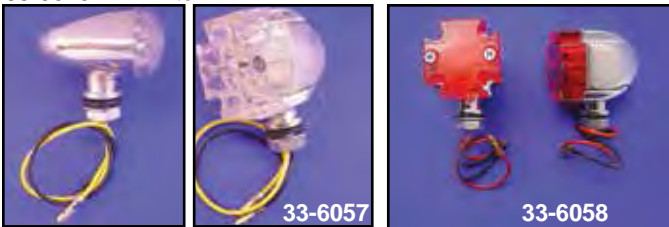

Marker Lamp

Maltese Bullet Lamps feature LED bulbs with red lens. Pair.

VT No. LED
 33-0675 Amber
 33-0688 Red

LED

2" Chrome Skull Marker Lamp Set is for decoration only, lighted eyes.

VT No. Type
 33-2146 Bulb
 33-0626 LED

LED Type	Wire	Black Wire	Wire	Bulb Type	Wire Color
Chrome Body				Chrome Body	
33-0473	1	33-3044	2	33-0450	1 Amber
33-0474	1	—		33-0451	1 Blue
33-0475	1	33-3047	2	33-0452	1 Red
33-0476	1	33-3048		33-0453	1 Clear
33-0486	2	—	3		Amber
33-1912	3	—			Clear
33-0959		Lens Set		6 pieces	3 Color

Chrome Mini Decoration Lamps is ABS assembly with LED. This light operates by air wind without wiring system.

VT No. Color
 33-0879 Amber
 33-0880 Green
 33-0876 Blue
 33-0877 Red
 33-0878 White

Mini-Marker Lamp Sets feature amber bulbs.

VT No. Type
 33-2209 Large
 33-2212 Mini

Chrome Bullet Lamp Set includes LED units, body measures 2 1/4" outside diameter x 3 3/4" long.
 VT No. 33-0763

Firefighter Marker Lamp Set features 3" x 3" red lens with full LED matrix.
 VT No. 33-0874