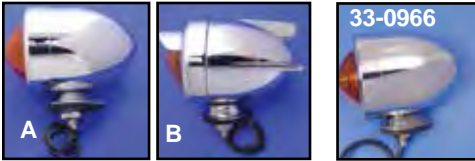

# Bullet Lamps

**Bullet Lamps.** The original chromed favorites feature metal construction with single bottom stud mounting. Sold each.

Chrome	Black	Type	Wire	Color
33-0400	33-3049	A	1	Amber
33-0966	—	A	2	Amber
33-0968	—	A	3 LED	Amber
33-0967	—	A	2 LED	Red
33-0969	—	A	3 LED	Red
33-0401	—	A	1	Red
33-0433	—	A	1	Amber with visor
33-0320	33-3043	A	2	Red
33-0413	—	B	1	Amber, 3 Fin
33-2005	—	B	1 Amber, 2 Fin	With visor
42-0204	—	D	Visors	Chrome, pair
33-1971	—		12V Bulb	Single, 10 pack
33-1291	—		SMD, Clear	Single, pair
33-1922	—		SMD, Red	Single, pair
33-1923	—		SMD, Amber	Single, pair
33-1970	—		6V Bulb	Single, 10 pack
33-1982	—		12V Bulb	Double, 10 pack
31-0153	—		Chrome	Bracket fits Late Plate Mount
33-2050	—		Bracket	Kit with two 33-0400

**"Egg" Bullet Lamp with Stem.** Small shape as Grade 'A' egg. Includes amber and red lenses. Pairs.  
VT No. 33-0677

**Shielded Chrome Bullet Lamp Set.** 12 volt.  
VT No. Color  
33-0752 Amber  
33-0753 Red

**Plastic Bullet Lamp Lens** sold in pairs or 10 pack.

10 Pack	Pair	Color
33-0510	—	Red
33-0514	33-0572	Green
33-0513	—	Blue
33-0512	33-0574	Clear
33-0511	33-0575	Amber

**Bullet Lamps** feature red lenses, chrome or black body and rim. Type (B) is replica style with brackets riveted on, 68566-50 left, 68567-50 right. Sold in pairs.

**Chrome Bullet Lamp Visor** features rim with built in visor to fit standard bullet lamps. Pair.  
VT No. 42-0218

**Chrome Torpedo Style Lamp Set** features 12 volt 50 watt clear halogen single filament bulb and clear lens. Measures 4" X 2 5/16". Mount stud is 1 1/4" x 16 TPI.  
VT No. 33-0987