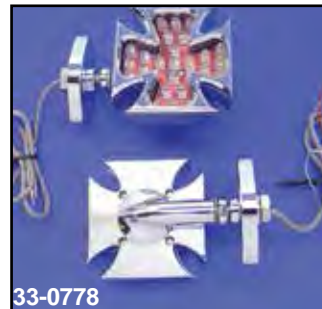

33-0482

33-0482

Maltese LED Lamp Set sold as pairs w/clear lens.

VT No.	Type	LED
33-0479	Turn Signal with 86mm Short Stud	Red
33-0480	Turn Signal with 96mm Long Stud	Red
33-0481	Turn Signal with 41mm Clamp Kit	Amber
33-0267	Turn Signal with 39mm Clamp Kit	Amber
33-0482	Turn Signal Only	Amber

Chrome 49mm Clamp on Signal Kit with amber lens. Mounts to forks.

VT No. 33-0904

Warranty

All Lighting (Headlight, Taillight, Signal, Spotlamp and Marker) sold as individual pieces or in kits are covered under our warranty "Replacement Only" Provision. All lighting related items part numbers begin with a 33 prefix. No credit will be issued for these items as they are exchange only.

33-0484

33-0485

Fireman Turn Signal Sets to fit OE style mounts.
Note: Fork mount types have clear lens, amber LED. Rear stud mount have clear lens with red LED.

Sold as pairs.

VT No.	Style	Type
33-0483	Turn Signal Mount	Short Stud
33-0484	Turn Signal Mount	Long Stud
33-0485	Turn Signal Mount	41mm Clamp Kit
33-0268	Turn Signal Mount	39mm Clamp Kit
33-0269	Turn Signal Only	

33-0780

33-0781

33-0778

33-0781

Maltese or Squire LED Turn Signals with mount base.

VT No.	Style	LED
33-0778	Maltese	Amber/Yellow
33-0780	Firefighter	Amber/Yellow
33-0781	Firefighter	Red

MULTI FIT/CHOPPER

Lamps listed are for show or decorative use only and not D.O.T. approved.