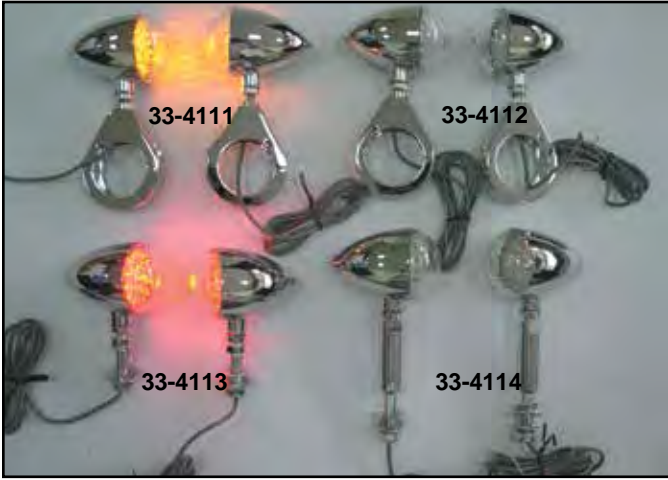

Turn Signal Set

LED Bullet Turn Signal Sets with clear lens.

VT No.	Color	Type
33-4111	Amber with 39mm Fork Clamp	—
33-4112	Amber with 41mm Fork Clamp	—
33-4113	Red with short stud mount	FX-XL
33-4114	Red with long stud mount	FX-XL
33-4115	Amber with headlamp mount	—
33-4116	Amber with stand off mount	FLH
33-4117	Red FL Mount Base	1991-up FXD
33-4118	Amber Swivel Mount	
33-4119	Clear Lens Set	

Lamps listed are for show or decorative use only, and not D.O.T. approved.

Lamps and Miscellaneous.

VT No.	Item
33-1299	REPLICA GUIDE BULLET MARKER LAMP DHT
33-1533	BULLET MARKER LAMP SET, CHROME
33-2251	1" ROUND TAIL LAMP, RED LENS, BLACK
33-1035	STAR MARKER LAMP SET
33-1011	CHROME TAIL LAMP
33-1095	KNUCKLE TAIL LAMP WITH 4 LED INSERTS
33-1183	LED SPOTLAMP BULB
33-0368	HORIZONTAL SIDE MOUNT TAIL LAMP KIT
33-1108	7" HEADLAMP BULB UNIT, LED

LED Turn Signal Sets for FLT Touring. Front replaces original featuring dual function with smoke lens. Rear has tail lamp and turn signal functions.

Chrome	Black	Item
33-1440	33-1444	Combo Tail/Turn Signal Lamp
33-1441	33-1445	Front Turn Signal, Dual Function
33-1443	33-1446	Rear Turn Signal, Signal Function

LED Revox Bullet Style Turn Signal Lamp Kit fits 1994-2013 FLH, FLT, 1996-UP FLST

Chrome	Black	Lens Color	Fits
33-5001	33-5004	Amber	Front and Rear
33-5002	33-5005	Amber	Front
33-5003	33-5006	Amber	Rear
33-5007	33-5010	Clear	Front and Rear
33-5008	33-5011	Clear	Front
33-5009	33-5012	Clear	Rear
33-5013	33-5016	Smoke	Front and Rear
33-5014	33-5017	Smoke	Front
33-5015	33-5018	Smoke	Rear