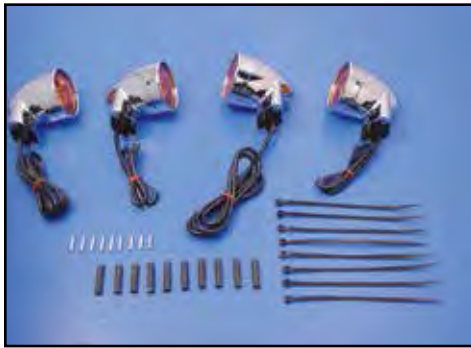

Bullet Turn Signal Kit

Turn Signal Lamp Kits fit 1994-up FLHT and 1996-up FLST. Features an amber lens and a clear bulb.
VT No. 33-0465

33-0589

33-0590

Bullet Style Turn Signal Kit includes housings, lenses and supports. Stock on most 2002 models.

VT No.	Year	Model
33-0589	2000-up	Softail
	1991-01	Dynaglide
33-0590	1988-99	Softail except FLSTC

Smoked Lens Kits include translucent smoked lens and amber turn signal bulbs which will show amber through lens. Set of 4 lens and 4 amber bulbs. Fits 2000-up dome bullet type.

VT No. 33-0615

Front

33-0107

33-0108

Rear

LED Bullet Style Turn Signal Kits.

VT No.	Fits	Lens	LED
33-0107	Front	Amber	Amber
33-0108	Rear	Amber	Amber
33-0090	Front	Clear	Amber
33-0091	Rear	Clear	Red

33-0590

LED

33-0757

33-0875

Bullet Style LED Turn Signal Lamps fit VRSC models, 2002-up.

VT No.	Item	Type	Wire
33-0757	Rear	Clear	2
33-0875	Front	Clear	3
31-0717	Rear Mounts	Chrome	

33-0718 Installed

Bullet Style Visor Set.