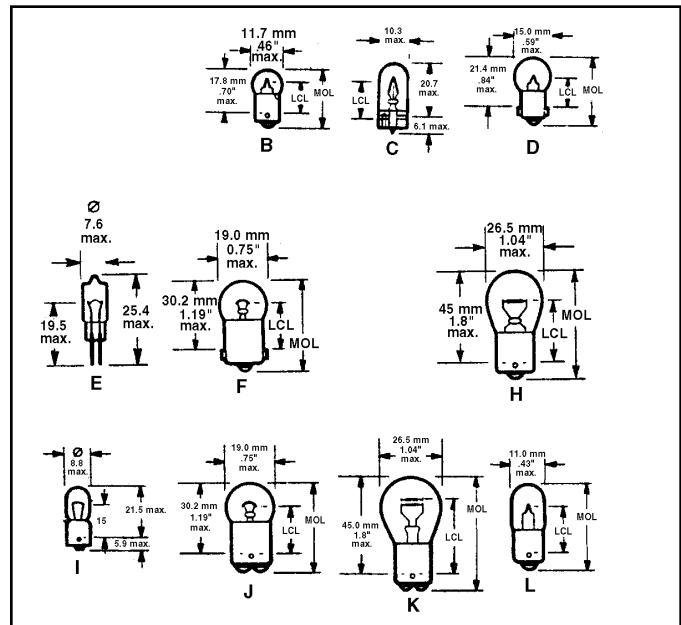

Indicator Lamp

Indicator Lamps fit visors and dash for high beam, neutral and generator.

VT No.	OEM	Color	Type	Fits
33-1961	67891-68	Red	HiBeam	A-1972-74 FX
33-2172	67899-68A	Red	HiBeam	B-Fits Above
33-1962	68536-72	Red	Gen	A-1972-74 FX
39-0122	67891-75B	Blue	HiBeam	A-1977-up FX
33-1956	67851-75	Green	Neutral	C-1975-83 FX
33-1957	68536-75	Red	Oil Pressure	C-1975-83 FX
12-0553	7614		Speed Nut 1/2"	D-1975-83

3/8" Indicator Lamps.

VT No.	OEM	Color	Type	Fits
33-2022	68489-86	Red	Oil Pressure	1986-up FXR
33-2023	68574-86	Green	Neutral	1986-up FXR
33-2024	68023-92	Blue	HiBeam	1986-up FXR
33-2025	68695-91	Green	Turn Sig	1991-up FXR
33-2026	68002-92A	Red		1991-up FXR

Speedometer and Tachometer Lamp Sockets fit FX-XL models or FL as noted.

VT No.	OEM	Fits	Model
33-1959	67327-78	1979-85	FX-XL
33-1960	92045-76	1976-77	FX-XL
33-0537	71158-86A	1986-95	FLST
33-2171	67034-83	1983-86	FX-XL
33-1933	67202-86	1986-90	FX-XL
33-1934	67107-83	1983-90	FX-XL
39-0135	71151-67B	1967-73	FX-XL
33-2008	Mini Gauge	48mm	—
33-2039	Mini Gauge	60mm	—
33-0531	71151-48	1948-85	FLH
33-0529*	—	1948-85	FLH

*Note: Cloth covered wire all other numbers are vinyl covered

Miniature Bulbs available in 10 packs.

VT No.	#	OEM	Application
33-2068	H	5058-34	6V 2 Pin NLN, Single
33-0142	H		6V 2 Pin NLN, Dual
33-0134	C	53439-79	12V Speedo-Tach 1984-up FXR, 83-up FX Hi-Beam Indicator
33-0137	E	68024-94	94-up Speedo and Indicator Lamp
33-0130	K	68165-47	6V Brake and Tail lamp
33-0131	K	68165-64	12V Brake and Tail lamp
33-2105	K	—	As Above, Halogen 12V
33-2046	F	68165-15	6V Early Dash and FF light
33-0139	B	68462-49	6V 33-0408 FF light
33-0138	B	—	12V 33-0408 FF light
33-0136	B	68462-64	12V Turn Sig, Ind. 84-up FXST, 80-up FXWG, 71-72 FX, 65-up FL
33-1970	H	68572-50	6V Bullet Light
33-1971	H	—	12V Bullet Light
33-1982	J	—	12V Bullet, dual filament with offset mounting pins
33-1913	J	—	As Above with inline mounting pins
33-2047	E	—	12V Mini-gauge
33-0170	H	68572-64A	12V Directional, Single
33-1958	K	—	12V Directional, Dual
33-0132	I	71090-47	6V Speedo and Hi Beam
33-0133	L	71090-64	12V Speedo 71-72 FX, 84-up FXST, 80-up FXWG, Hi-Beam Ind 75-up XL, 65-up FL Speedo 73-82 FX, Speedo,
33-0135	D	71092-68A	12V Hi-beam ind 83-up FLH, 84-up FXST 80-up FXWG, 73-up FX
33-0138	D	71099-74	12V Tachometer 74-up All FX High-Beam Indicator
33-0139	B	68462-49	Bates Style Headlamp 6V High-Beam Indicator
33-0244		68561-50	6V 1948-64 Dash Base
33-2055	C	—	12V Micro VT No. 33-2132