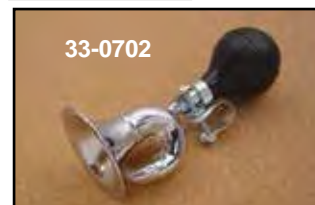

**Horn Cover Mounting Hardware** includes (3) 1719W screws, (8) 7015 lockwashers, (2) 7608 nuts, (1) 8125 nut and (1) spacer. Use to mount 1965-up FX-FL horns.

VT No.	Fits
37-8804	Kit
12-0554	Nut Only

**Chrome Trumpet Horn Kit.** Original 1950's bugle style 12 Volt horn kit can be fitted with stock exhaust and air cleaner on all 1984-99 FXWG-FXST-FLST Evo models. Includes power pack and all necessary mounting hardware.

VT No.	Item
33-0008	Complete Kit
33-0736	12 Volt Horn Pack

33-0736

**Horn Pack** for trumpet horn kit, 6 volt.

VT No. 33-1985

33-0702

33-0703

**Classic Squeeze Horns** in chrome or brass finish bugle style, 1" mounting clamp.