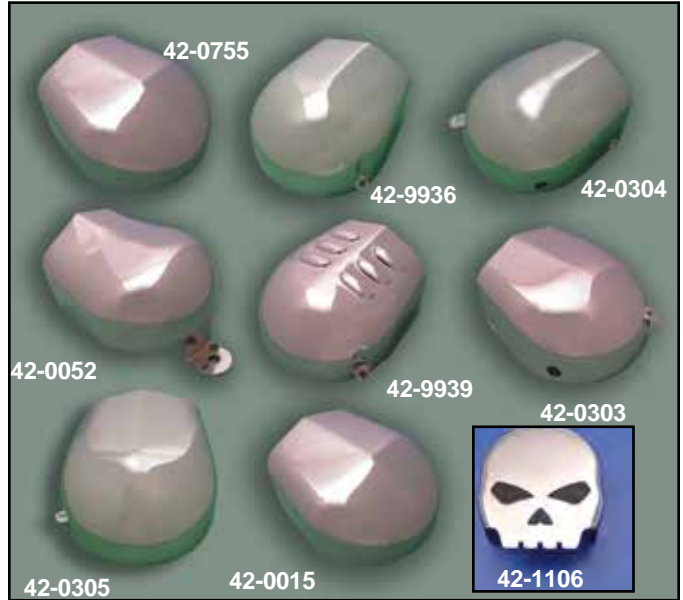

**Horn Bumper Bracket** replaces 69041-73 on 1973-85 XL's.

VT No. 31-0133

**Horn Mounting Plate** replaces 69117-65. Use on all 1965-85. VT No. 31-0129

# Horns for XL

**Stock Replacement Horns.** Order covers separately.

Horn.	Cover	OEM	Fits
33-2109	42-0303	69000-76	1965-85 All XL Low Note
33-2110	42-0304	69016-76	1965-78 All XL High Note
33-2116	42-0755	69060-90D	1991-up XL 1200
33-2206	—	Chrome	1991-up XL 1200

33-2110

42-0755

42-9936

42-0304

42-0052

42-9939

42-0303

42-0305