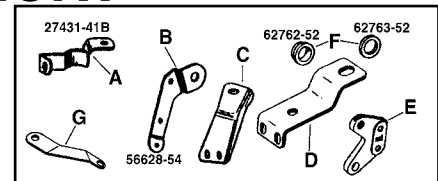

# Vintage Horn

33-0709 Installed

**Chrome Trumpet Horn Kit** includes bugle, power pack and mount hardware.

VT No.	Item
33-0709	12V Shovelhead Big Twin
33-0698	6V Panhead
33-0736	12V Horn Power Pack
33-1985	6v Horn Power Pack
42-9924	Horn Cover
49-1944	Horn Bugle

**Trumpet Horn Mount Brackets.**

VT No.	#	OEM	Fits	Type
9010-5	A	27431-41B	1954-65 Big Twin	Carburetor
31-0552	A	27431-41B	1954-65 Big Twin	Carburetor
31-5013	B	56628-54	1954-64 Big Twin	Timer
31-5011	C	Pan/Shovelhead	1954-up Big Twin	Power Pk Bracket
31-5012	D	69031-57	1954-66 XL	Power Pack
31-9919	E	69013-54	1954-64 Big Twin	Rubber Mount
28-2245	F	62762-52 62763-52	1954-64 Big Twin	Grommet
31-0331	G	Shovelhead	1966-84 Big Twin	Bracket
31-5010		Panhead	1954-65	Bracket