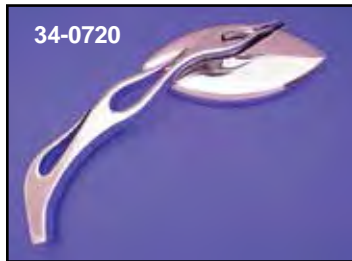

Mirror

Billet Oval Mirror Set features a 3-slot stem, sold as right and left pair. Replaces 91513-99.

VT No. Finish
34-0328 Chrome
34-1955 Black

34-0354

Chrome Bullet Mirror Set features sculpted stems.

VT No. Finish
34-0354 Chrome
34-1964 Black

34-0720

34-0721

34-0729

34-0727

34-0730

Billet Druid Mirrors for left side. Sold each for left side or as pair.

VT No.	Style	U/M
34-0720	Oval Flame	Each
34-0721	Druid Spear	Each
34-0729	Druid Flame	Each
34-0727	Oval Flame	Pair
34-0730	Druid Flame	Pair

34-1011

34-1013

Chrome Styler Mirror Set feature girder stem design. Pairs.

VT No. Type
34-1011 Eagle Spirit
34-1013 Smooth Back

Radii™ Oval Mirror Set features contour round stem with oval face. Hardware included. Sold in pairs.