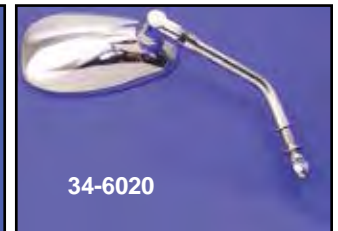

Mirror

Billet Oval Mirror Set features a 3-slot stem, sold as right and left pair. Replaces 91513-99.

VT No. Finish
34-0328 Chrome
34-1955 Black

34-0354

Chrome Bullet Mirror Set features sculpted stems.

VT No. Finish
34-0354 Chrome
34-1964 Black

34-1011

34-1013

Chrome Styler Mirror Set feature girder stem design. Pairs.

VT No. Type
34-1011 Eagle Spirit
34-1013 Smooth Back

Radii™ Oval Mirror Set features contour round stem with oval face. Hardware included. Sold in pairs.

Chrome Black
34-0331 34-1961

34-0102

34-6020

Billet Mirror includes adjustable stem.

VT No. Type
34-0102 Isolated
34-6020 Stock

Teardrop Mirrors with offset stems. Apache style with offset stems.
VT No. 34-1566