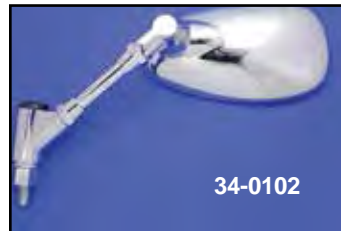

Mirror

Billet Oval Mirror Set features a 3-slot stem, sold as right and left pair. Replaces 91513-99.

VT No. Finish
34-0328 Chrome
34-1955 Black

34-0354

Chrome Bullet Mirror Set features sculpted stems.

VT No. Finish
34-0354 Chrome
34-1964 Black

34-0720

34-0721

34-0729

34-0727

34-0730

Billet Druid Mirrors for left side. Sold each for left side or as pair.

VT No.	Style	U/M
34-0720	Oval Flame	Each
34-0721	Druid Spear	Each
34-0729	Druid Flame	Each
34-0727	Oval Flame	Pair
34-0730	Druid Flame	Pair

Teardrop Mirrors with tribunal design.

VT No. Finish
34-1541 Chrome
34-1542 Black

Cafe Style Mirrors.

VT No. Finish
34-1969 Black, Set, 3"
34-1970 Chrome, As Above, 1"
34-1971 Black, 7/8"
34-1972 Chrome, 7/8"

34-1011

34-1013

Chrome Styler Mirror Set feature girder stem design. Pairs.

VT No. Type
34-1011 Eagle Spirit
34-1013 Smooth Back

Radii™ Oval Mirror Set features contour round stem with oval face. Hardware included. Sold in pairs.

Chrome Black
34-0331 34-1961

34-0102

34-6020

Billet Mirror includes adjustable stem.

VT No. Type
34-0102 Isolated
34-6020 Stock

Teardrop Mirrors with offset stems. Apache style with offset stems.
VT No. 34-1566

34-1594

34-1595

34-1597

Billet Mirrors.

VT No. Type
34-1594 Teardrop Tribal Mirror with Short Slotted Stem
34-1595 Teardrop Tribal Mirror with Sickle Stem
34-1597 Sickle Mirror with Spear

All Mirrors are covered under "Replacement Only" Provision. No credit will be issued for these items as they are exchange only.