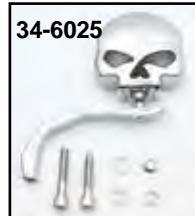

Skull Mirror

Round Skull Mirror Set is 3 $\frac{3}{16}$ " diameter features bone stem, pair.

VT No. 34-0367

Skull Mirror includes two length stems to fit right or left side.

VT No. 34-0111

Skull Teardrop Mirror Sets include stems.

VT No. 34-0759

Chrome Billet Gothic Mirrors with tri skull stems, sold as a pair, fit right and left.

VT No. 34-0760

34-6025

34-1952

34-6024

34-1953

Skull Mirrors feature offset stems.

34-1954

Skull Billet Mirror fits right or left side complete with stem.

VT No. Skull Stem

34-6022 5 Worm

34-1565 3 Wing

34-1564 3 Worm

34-1954 5 Skull w/worm stem

34-0782

34-1319 Black/Chrome

34-1274

Chrome Black Eyes Skull Mirror Set with bone stem includes right and left sides. Additional hardware is included for installation on metric bikes. Stem is 4" long and is adjustable.