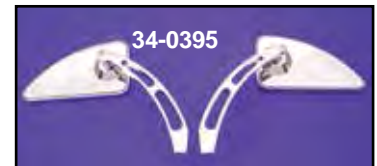

Chrome	Black	Item
34-0330	34-1962	Mirror Set
37-0587		Spacer Set

Chrome Tear Drop Mirror Set features radii stems, right and left. VT No. 34-0358

Tear Drop Mirror fits right and left sides. Each. VT No. 34-0360

34-0294

Billet Mirror Set feature oblong shape and slotted stem to fit 1982-up control handles, sold in pairs.

Chrome Black
34-0675 34-1963

Chrome Oval Mirror. Fits right and left sides 1965-up.

VT No. Type
34-0320 Smooth
34-0327 Stem w/yoke

34-0388

34-0396

34-0395

Billet Profile Mirror Set features hidden mount bolt mounting.

VT No. Stem
34-0388 Smooth
34-0395 Slotted
34-0396 Slotted