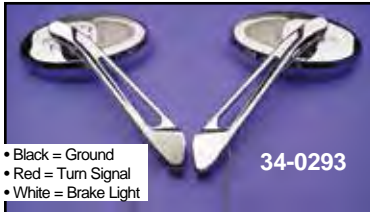

# Lighted Mirror

All custom turn signal/lights require load equalizer.

**Billet Mirror Set** features sequential LED turn signal on back side.

**VT No. Style**  
**34-9157** Slotted  
**34-9163** Oval

- Black = Ground
- Red = Turn Signal
- White = Brake Light

**34-0293**

**34-6019**

**Billet Mirror Sets** features drilled stems with teardrop shape head with built in LED in back side.

**VT No. Type**  
**34-8219** Set with LED  
**34-8220** Set with LED on both sides

**Ellipse Chrome Mirror Set** features built in LED turn signal. Mirror measures 5" x 2 3/4", with 7" long stem.

**VT No. Lens LED**  
**34-0293** Clear Amber  
**34-6019** Amber Clear

**Round Mirror** has lighted turn signal strip in stem. Stem is die cast. Fits right or left side. Sold Each.