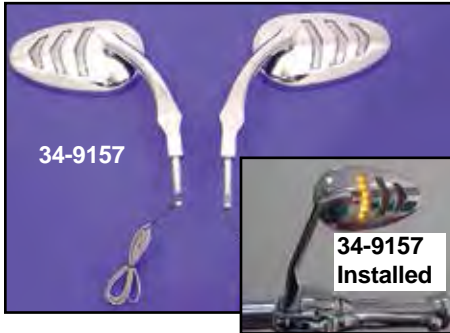

# Lighted Mirror

All custom turn signal/lights require load equalizer.

**Billet Mirror Set** features sequential LED turn signal on back side.

**VT No. Style**  
**34-9157** Slotted  
**34-9163** Oval

- Black = Ground
- Red = Turn Signal
- White = Brake Light

**34-0293**

**34-6019**

**Billet Mirror Sets** features drilled stems with teardrop shape head with built in LED in back side.

**VT No. Type**  
**34-8219** Set with LED  
**34-8220** Set with LED on both sides

**Ellipse Chrome Mirror Set** features built in LED turn signal. Mirror measures 5" x 2 3/4", with 7" long stem.

**VT No. Lens LED**  
**34-0293** Clear Amber  
**34-6019** Amber Clear

**Round Mirror** has lighted turn signal strip in stem. Stem is die cast. Fits right or left side. Sold Each.

**34-1832**

**Evil Eye Shaped Chrome Mirror set** features amber LED turn signals built into the stems.

**VT No. 34-1832**

**LED Skull Mirror Set.**  
**VT No. 34-0072**