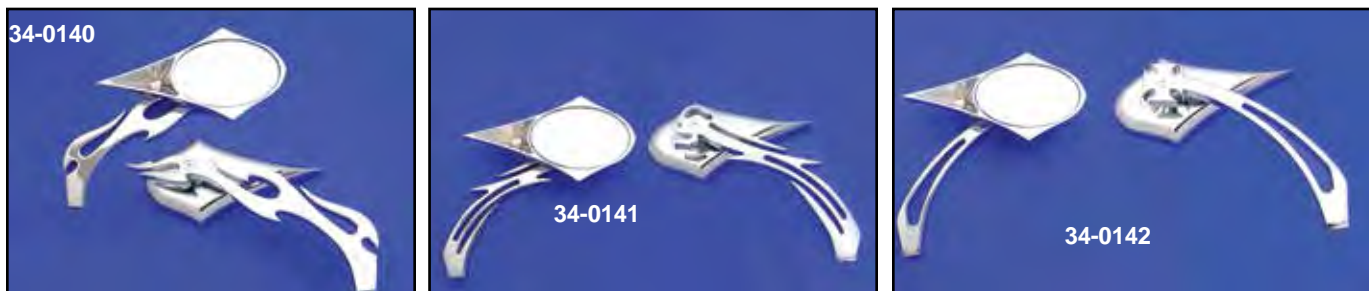

Billet Mirror

Billet Baroque Mirror Set with billet stems.
VT No. 34-0777

Villain Style Mirror Sets.
VT No. Stem
34-0768 Long and Short
34-0769 Spear

Chrome Billet Spike Oval Face Mirror featuring smooth face or face with inset. Sold each.

Full Face	Face w/Inset	Stem	U/M
34-0160	34-0138	2-Stems	Each
34-0155	34-0139	Twisted	Each
34-0156	34-0140	Flame	Each
34-0157	34-0141	Skull Stem	Each
34-0158	34-0142	Cross Head	Each

All Mirrors are covered under "Replacement Only" Provision. No credit will be issued for these items as they are exchange only.

MULTI FIT/CHOPPER