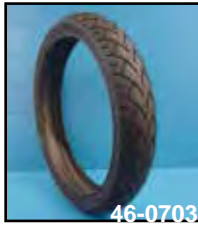

Metzeler

Metzeler ME880 XXL High Performance Custom Tires feature Silica tread compound for improved wet grip. Front tires feature rounded tread profile for smooth, neutral steering.

Front

VT No.	Size
46-0711	140/70HB x 18"
46-0701	110/90 H x 19"
46-0702	90/90 H x 21"
46-0703	120/70 V x 21"

Rear

46-0239	150/80B x 16"
46-0704	200/60VR x 16"
46-0706	240/50VR x 16"
46-0230	160/60VR x 18"
46-0705	200/50VR x 18"
46-0707	240/40VR x 18"
46-0229	260/40VR x 18"
46-0710	280/35VR x 18"
46-0713	300/35R x 18"

Metzeler ME 888 Marathon Ultra Tire

- Ultra high mileage coupled with Metzeler performance and handling
- Specifically designed for custom touring bikes
- Technology offering consistent performance throughout tire's life
- Outstanding high and low speed stability and smooth handling
- H-rated and designed for speeds up to 130 MPH.

Metzeler ME 880 Front Tires feature rounded tread profile for smooth steering. **Rear Tires** feature flatter tread profile and larger contact patch for better traction. Tread pattern on both front and rear tires have excellent water displacement ability. All are tube-tubeless.