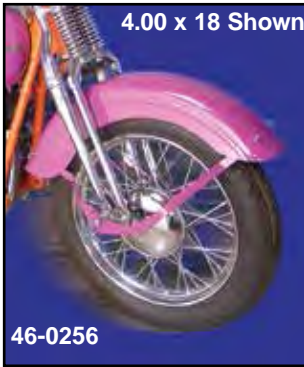

# Replica Tire

### Replica Coker Tires.

VT No.	Size	Type	Style
46-0256	4.00" x 18"	Goodyear	Blackwall
46-0007	4.00" x 19"	Goodyear	Blackwall
46-0342	4.50" x 18"	Good Year	Blackwall
46-0532	4.50" X 18"	Beck	2" Wide Whitewall
46-0533	4.00" X 18"	Beck	1½" Wide Whitewall

### Firestone Replica Tires, Blackwall

VT No.	Size
46-0056	4.00" x 19"
46-0057	4.50" x 18"
46-0058	4.00" x 18"
46-0059	5.00" x 16"