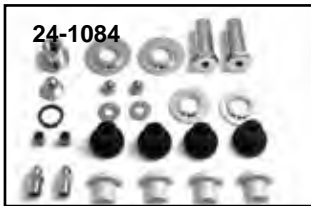

Spring Fork

Fork Components.

Year	Model	Leg
49-0521	49-0523	FLSTS Front
49-2192	49-0527	FXSTS Rear
49-1172		Sleeve for reinforcing rear leg
49-0844		1997-2005 FLSTS Black
49-0866		FLSTS Black
49-0840		FLSTS Black/Chrome
24-1462		1988-up FXSTS
24-1463		FLSTS 1997-up chrome
24-1600		Rear Leg, FLSTS 97-2008
49-0030		Kit with 21" wheel
49-1517		Rocker and Stud Kit
49-1612		Rear Leg
49-1785		Chrome Damper Cover Kit

Axles.

Year/Model	Kit	Spacer	Nut	Kit Axle	MM	OD
2000-up FXSTS	44-0615	—	2032-4	44-0083	—	.750"
2000-05 FLSTS	44-0631	—	—	44-0358	41	.750"
1997-99 FLSTS	44-0939	2364-5	—	44-0358	41	1.00

Chrome Complete Rocker Bolt Kit includes all components needed to mount rockers.

VT No.	VT No.	Year	Model
2213-16	2213-16T	1997-up	FLSTS
2214-16	2214-16T	1988-2006	FXSTS

Hardware Kits.

- 24-1084 Complete
- 24-1099 Rocker Bearing Kit
- 49-0463 Rocker Set, FXSTS, chrome
- 49-0870 Rocker Set, FLSTS
- 49-0738 Rocker Set, FLSTS, Black

Complete Spring Set includes upper, lower, and inner, a 8 piece set. Fits 1988-2006 FXSTS.

VT No.	Qty	Type
13-0549	8pc	Complete
13-0790	4pc	Inner
13-0791	2pc	Lower
13-0934	6pc	4 inner, 2 large lower
13-0935	2pc	2 Upper
24-1061		Bushing Set
24-1062	2pc	Rod Set