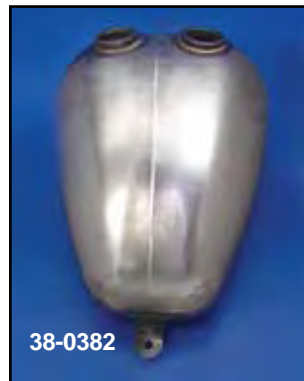

38-5060

Chopper Gas Tanks with dual caps.

VT No.	Style
38-0382	3.5
38-0385	4.0
38-0310	Cap