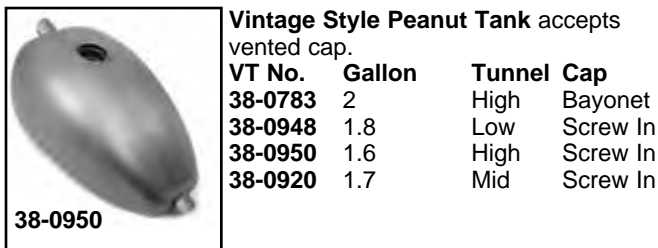

Sporty Shape Gas Tanks

38-0066 Shown Installed on Old School Chopper
 Universal Gas Tanks available in 3.1 or 2.5 gallon capacity.

VT No.	Size	Type	Tabs
38-0019	2.5	Stock, Forward, Bayonet	Side
38-0021	2.5	Stock, Forward	Side
38-0066	2.5	Stock	F & R
38-0098	3.1	King	F & R

Peanut Tanks

Vintage Style Peanut Tank accepts vented cap.

VT No.	Gallon	Tunnel	Cap
38-0783	2	High	Bayonet
38-0948	1.8	Low	Screw In
38-0950	1.6	High	Screw In
38-0920	1.7	Mid	Screw In

Mini Sporty Tank features bottom mount design with 2.5 gallon capacity.