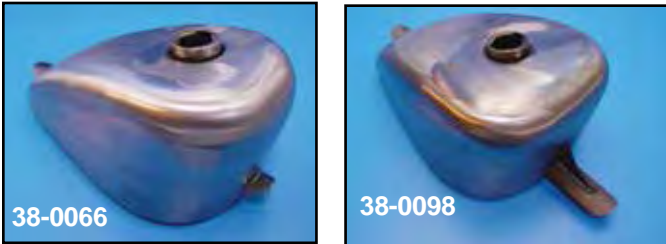

Sporty Shape Gas Tanks

38-0066 Shown Installed on Old School Chopper
 Universal Gas Tanks available in 3.1 or 2.5 gallon capacity.

VT No.	Size	Type	Tabs
38-0019	2.5	Stock, Forward, Bayonet	Side
38-0021	2.5	Stock, Forward	Side
38-0066	2.5	Stock	F & R
38-0098	3.1	King	F & R

Peanut Tanks

Vintage Style Peanut Tank accepts vented cap.

VT No.	Gallon	Tunnel	Cap
38-0783	2	High	Bayonet
38-0948	1.8	Low	Screw In
38-0950	1.6	High	Screw In
38-0920	1.7	Mid	Screw In

Mini Sporty Tank features bottom mount design with 2.5 gallon capacity.

VT No.	Style	Type
38-0476	Screw In	Center
38-0479	Bayonet	Center
38-0963	Bayonet	Offset

Bobber Gas Tanks are 2.4 gallon and feature 4 bolt mount strap system to be welded on to frame. Use mount kit 38-0214 included with tanks.