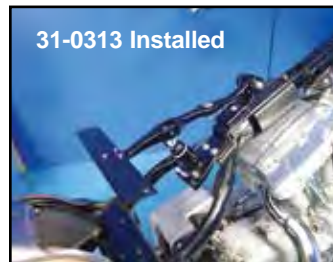

Seat Tee and Piston Kit fits Softtail models. Includes black 'tee', cylinder with internal spring, nose mount and related hardware. Drilling and tapping of frame required.

VT No.	Item	Years
31-0293	Chrome	1984-99
31-0688	Black	1984-99
31-0313	Black	2000-up
42-0671	Chrome Cover	1984-99

47-0231 Solo Mounted on 31-0293 Mount Kit

VT No. 31-0688
Seat Post Kit shown with Replica Saddle VT No. 47-0531 installed.