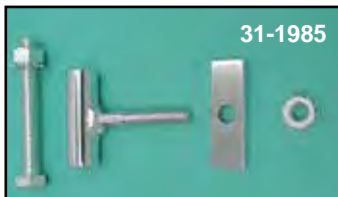

Seat Mount

FX-FLST Solo Seat Kit includes mount kit with 5" springs, frame cover and leather solo seat.

VT No.	Year
47-0548	1984-99
47-0549	2000-05

Solo Seat and Mount Kit includes leather Police Solo Seat. Order cover separately. Fits 1984-99 Softail.

VT No. 47-0801

FXST Solo Seat Bracket Kit is used to mount solo seats on the 1984-99 FXST models. Note: Front 'Tee' can be used for a universal front seat mount on any frame.

VT No.	Item	Year
31-1984	A and B Complete Kit	1984-99
31-1985	B Front 'Tee'	1984-99

Complete Kits.

31-1308	Dual Shock 4"
31-1309	5"
31-0823	Black Shock Mount Bracket Set

Solo Seat Kit includes brackets and hardware to fit 2000-up Softail models. Use with solo seat styles such as VT No. 47-0110, 47-0158. Lower mount bracket includes integral frame cover. 4" seat springs supplied.

VT No.	Item
31-0942	Mount Kit Only
47-0793	Seat Kit

Chrome Solo Seat Bracket mounts all Police size Solo saddles on 1986-93 FXST and FLST models direct to the frame without the use of a seat 'Tee' bracket. Kit includes all necessary hardware, including chrome 4" springs and 2 chrome brackets.