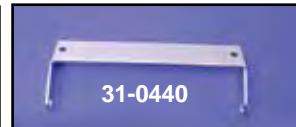

VT No. 47-0801

FXST Solo Seat Bracket Kit is used to mount solo seats on the 1984-99 FXST models. Note: Front 'Tee' can be used for a universal front seat mount on any frame.

VT No.	Item	Year
31-1984	A and B Complete Kit	1984-99
31-1985	B Front 'Tee'	1984-99

Complete Kits.

31-1308	Dual Shock 4"
31-1309	5"
31-0823	Black Shock Mount Bracket Set

Solo Seat Kit includes brackets and hardware to fit 2000-up Softail models. Use with solo seat styles such as VT No. 47-0110, 47-0158. Lower mount bracket includes integral frame cover. 4" seat springs supplied.

VT No.	Item
31-0942	Mount Kit Only
47-0793	Seat Kit

Chrome Solo Seat Bracket mounts all Police size Solo saddles on 1986-93 FXST and FLST models direct to the frame without the use of a seat 'Tee' bracket. Kit includes all necessary hardware, including chrome 4" springs and 2 chrome brackets.