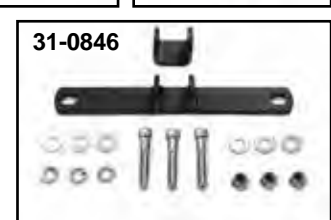

Mini Shock Mount Kits for Rigid Frame. Order shock or shock separately.

VT No.	Item	Type
31-0845	Shock Mount	Dual
31-0846	Shock Mount	Single
54-0655	Shock 4"	Each
54-0656	Shock 5"	Each
54-0950	Shock 4"	Each
31-1645	Bracket	3 piece, Raw