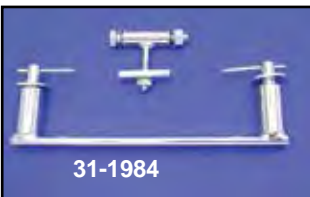

Seat Mount

FX-FLST Solo Seat Kit includes mount kit with 5" springs, frame cover and leather solo seat.

VT No.	Year
47-0548	1984-99
47-0549	2000-05

Solo Seat and Mount Kit includes leather Police Solo Seat. Order cover separately. Fits 1984-99 Softail.

VT No. 47-0801

FXST Solo Seat Bracket Kit is used to mount solo seats on the 1984-99 FXST models. Note: Front 'Tee' can be used for a universal front seat mount on any frame.

VT No.	Item	Year
31-1984	A and B Complete Kit	1984-99
31-1985	B Front 'Tee'	1984-99

Complete Kits.

31-1308	Dual Shock 4"
31-1309	5"
31-0823	Black Shock Mount Bracket Set

Solo Seat Kit includes brackets and hardware to fit 2000-up Softail models. Use with solo seat styles such as VT No. 47-0110, 47-0158. Lower mount bracket includes integral frame cover. 4" seat springs supplied.

VT No.	Item
31-0942	Mount Kit Only
47-0793	Seat Kit

Chrome Solo Seat Bracket mounts all Police size Solo saddles on 1986-93 FXST and FLST models direct to the frame without the use of a seat 'Tee' bracket. Kit includes all necessary hardware, including chrome 4" springs and 2 chrome brackets.