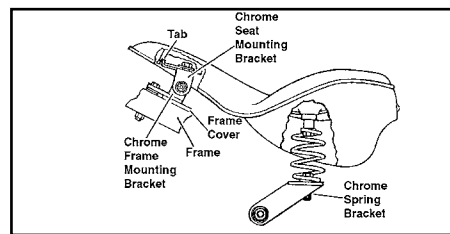

Seat Mount

FX-FLST Solo Seat Kit includes mount kit with 5" springs, frame cover and leather solo seat.

VT No.	Year
47-0548	1984-99
47-0549	2000-05

Solo Seat and Mount Kit includes leather Police Solo Seat. Order cover separately. Fits 1984-99 Softail.

VT No. 47-0801

FXST Solo Seat Bracket Kit is used to mount solo seats on the 1984-99 FXST models. Note: Front 'Tee' can be used for a universal front seat mount on any frame.

VT No.	Item	Year
31-1984	A and B Complete Kit	1984-99
31-1985	B Front 'Tee'	1984-99

Complete Kits.

31-1308	Dual Shock 4"
31-1309	5"
31-0823	Black Shock Mount Bracket Set

Solo Seat Kit includes brackets and hardware to fit 2000-up Softail models. Use with solo seat styles such as VT No. 47-0110, 47-0158. Lower mount bracket includes integral frame cover. 4" seat springs supplied.

VT No.	Item
31-0942	Mount Kit Only
47-0793	Seat Kit

Chrome Solo Seat Bracket mounts all Police size Solo saddles on 1986-93 FXST and FLST models direct to the frame without the use of a seat 'Tee' bracket. Kit includes all necessary hardware, including chrome 4" springs and 2 chrome brackets.

VT No.	Item
31-0825	Front Bracket
31-0440	Spring Cross Support Only

Mini Shock Mount Kits for Rigid Frame. Order shock or shock separately.

VT No.	Item	Type
31-0845	Shock Mount	Dual
31-0846	Shock Mount	Single
54-0655	Shock 4"	Each
54-0656	Shock 5"	Each
54-0950	Shock 4"	Each
31-1645	Bracket	3 piece, Raw