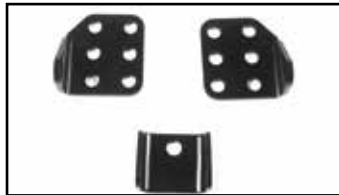

Solo Seat Mount Kit 1958-84 Big Twin

Solo Seat Kit
includes leather seat
and mount kit for
1965-84 FL-FXE.
VT No. 47-0120

Chrome Spring Mount Kit includes mounts for spring perch which attach to top shock studs and front clamp for nose bracket. Fits 1958-84 FX-FL.

VT No. **Type**
31-0502 A and B Complete Kit
31-0174 B Front U Clamp Only

Black Seat Mount Kit fits 1958-84 Big Twin nose of sold seat. Includes seat bracket, right and left brackets.
VT No. 31-4059

Dual Shock Solo Seat Mount Kit fits Rigid and Swingarm frames.

| VT No. | Item | Size |
|---------|-----------|------|
| 31-1745 | Shock Kit | 4" |
| 31-1746 | Shock Kit | 5" |

Solo Seat Mount Kits for 1936-84 Big Twin include nose bracket, chrome springs and rear brackets to mount small type solos only such as 47-0089. To mount larger Police seats purchase cross bar separately VT No. 31-0473. To mount K-model type solo order 31-0478 cross bar. Fits 1973-84 FX.
VT No. 31-4010

Police Type Solo Seat Mounting Kits for 1958-84 Big Twin. Include nose bracket, chrome springs and rear mount

| VT No. | Spring Type |
|---------|-------------|
| 31-0580 | 2" Coil |
| 31-0606 | 2" Hair Pin |