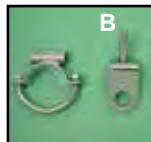

Solo Seat Mount Kit 1958-84 Big Twin

Solo Seat Kit
includes leather seat
and mount kit for
1965-84 FL-FXE.
VT No. 47-0120

Chrome Spring Mount Kit includes mounts for spring perch which attach to top shock studs and front clamp for nose bracket. Fits 1958-84 FX-FL.

VT No. **Type**
31-0502 A and B Complete Kit
31-0174 B Front U Clamp Only

Black Seat Mount Kit fits 1958-84 Big Twin nose of sold seat. Includes seat bracket, right and left brackets.
VT No. 31-4059

Dual Shock Solo Seat Mount Kit fits Rigid and Swingarm frames.

| VT No. | Item | Size |
|---------|-----------|------|
| 31-1745 | Shock Kit | 4" |
| 31-1746 | Shock Kit | 5" |

Solo Seat Mount Kits for 1936-84 Big Twin include nose bracket, chrome springs and rear brackets to mount small type solos only such as 47-0089. To mount larger Police seats purchase cross bar separately VT No. 31-0473. To mount K-model type solo order 31-0478 cross bar. Fits 1973-84 FX.
VT No. 31-4010

Police Type Solo Seat Mounting Kits for 1958-84 Big Twin. Include nose bracket, chrome springs and rear mount

| VT No. | Spring Type |
|---------|-------------|
| 31-0580 | 2" Coil |
| 31-0606 | 2" Hair Pin |