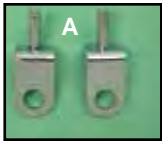

Solo Seat Mount Kit 1958-84 Big Twin

Solo Seat Kit
includes leather seat
and mount kit for
1965-84 FL-FXE.
VT No. 47-0120

Chrome Spring Mount Kit includes mounts for spring perch which attach to top shock studs and front clamp for nose bracket. Fits 1958-84 FX-FL.

VT No. **Type**
31-0502 A and B Complete Kit
31-0174 B Front U Clamp Only

Black Seat Mount Kit fits 1958-84 Big Twin nose of sold seat. Includes seat bracket, right and left brackets.
VT No. 31-4059

Dual Shock Solo Seat Mount Kit fits Rigid and Swingarm frames.

| VT No. | Item | Size |
|---------|-----------|------|
| 31-1745 | Shock Kit | 4" |
| 31-1746 | Shock Kit | 5" |

Solo Seat Mount Kits for 1936-84 Big Twin include nose bracket, chrome springs and rear brackets to mount small type solos only such as 47-0089. To mount larger Police seats purchase cross bar separately VT No. 31-0473. To mount K-model type solo order 31-0478 cross bar. Fits 1973-84 FX.
VT No. 31-4010

Police Type Solo Seat Mounting Kits for 1958-84 Big Twin. Include nose bracket, chrome springs and rear mount

| VT No. | Spring Type |
|---------|-------------|
| 31-0580 | 2" Coil |
| 31-0606 | 2" Hair Pin |