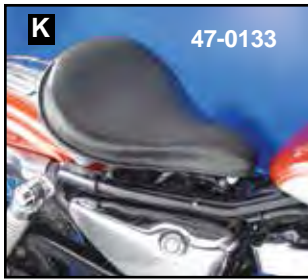

Solo for XL's

Leather Solo Seat Kits for XL models includes K-model seat, chrome 2" springs and mount hardware.

VT No.	Item	Cover
47-0131	1952-78	—
47-0132	1979-81	—
47-0133	1982-03	42-0979
47-0134	2004-06	Included

Solo Seat Mount Hardware. This seat tee and the weld on mount tabs provide a substantial mount system from K and XL models solos. Order pieces separately.

Model 57 Solo Seat Kits include replica genuine leather solo seat with complete mount kit. Replica seat is as offered on original 1957 Sportster 50 years ago. 47-0782 includes frame cover.