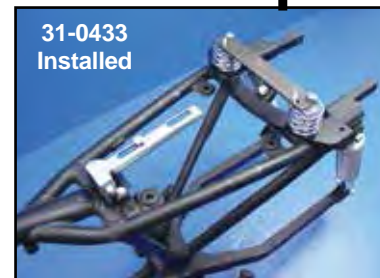

Solo Seat Mount Hardware. This seat tee and the weld on mount tabs provide a substantial mount system from K and XL models solos. Order pieces separately.

Model 57 Solo Seat Kits include replica genuine leather solo seat with complete mount kit. Replica seat is as offered on original 1957 Sportster 50 years ago. 47-0782 includes frame cover.

VT No.	Item	Cover
47-0781	1982-03	42-0979
47-0782	2004-06	Included

VT No.	Item
31-0512	"T"
37-9114	Pivot Bolt
51-0539	Mount Tab Set

CH= CH Solo Seat
K= K Model Solo Seat

Solo Seat Mount Kits for Sportster

Solo Hardware Mount Kits include nose brackets, springs and rear brackets. To fit police style solos purchase cross bar 31-0473. 2" spring. 31-4063 includes black frame lower.

Bates Solo VT No. 47-8655
Shown Mounted with
31-4063 Mount Kit