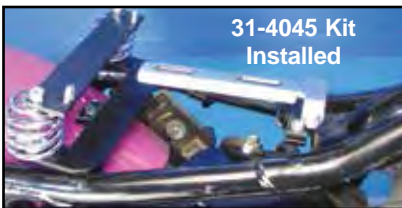

Solo Hardware Mount Kits include nose brackets, springs and rear brackets. To fit police style solos purchase cross bar 31-0473. 2" spring. 31-4063 includes black frame lower.

Bates Solo VT No. 47-8655
Shown Mounted with
31-4063 Mount Kit