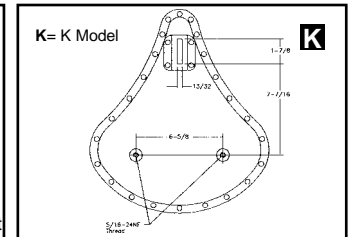

CH= CH Solo Seat
K= K Model Solo Seat