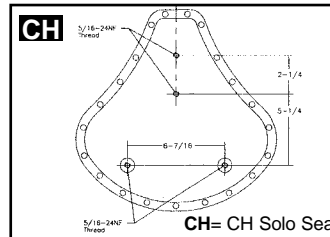

CH= CH Solo Seat
K= K Model Solo Seat