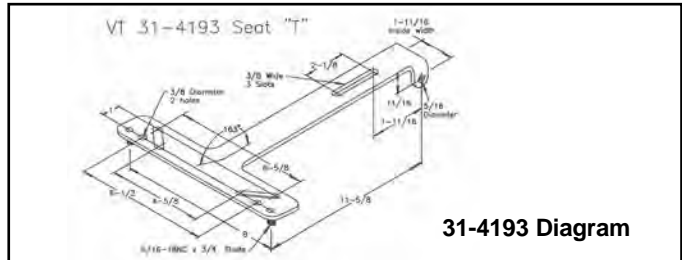

31-4193 Diagram

31-4193

Universal Seat "T" features slotted mounts to accept most solo seats.
VT No. 31-4193