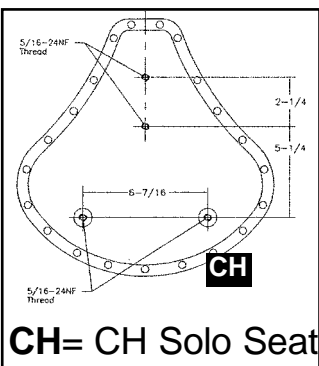

K= K Model

CH= CH Solo Seat

CH Solo Seat Mounting Dimensions