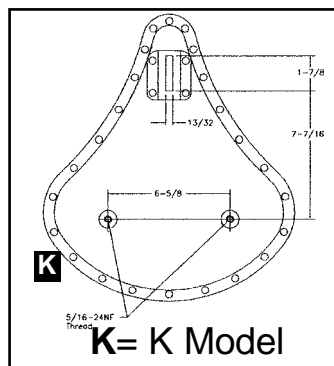

31-0369

31-1575

Solo Seat Nose Bracket Cast and Polished Stainless Steel.

VT No. Item
31-0369 Nose Bracket
31-0824 Mount Pivot
31-1575 Kit

Raw Cast Steel Front Seat Mount Bracket is to be welded onto 1 1/4" top frame tube. **VT No. 31-1757**

Seat Spring Kit for Rigid Frames.
VT No. 31-0827

CH= CH Solo Seat

CH Solo Seat Mounting Dimensions

K= K Model

K Model Solo Seat Mounting Dimensions

31-0510

31-4026

31-4080