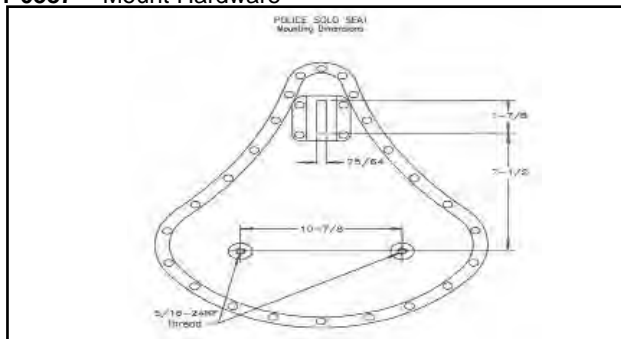

31-0587

Early Solo Seat feature OEM style pan without vent holes. Full leather construction as original.

VT No. Color

47-1938 Brown

47-0948 Black Leather Thin