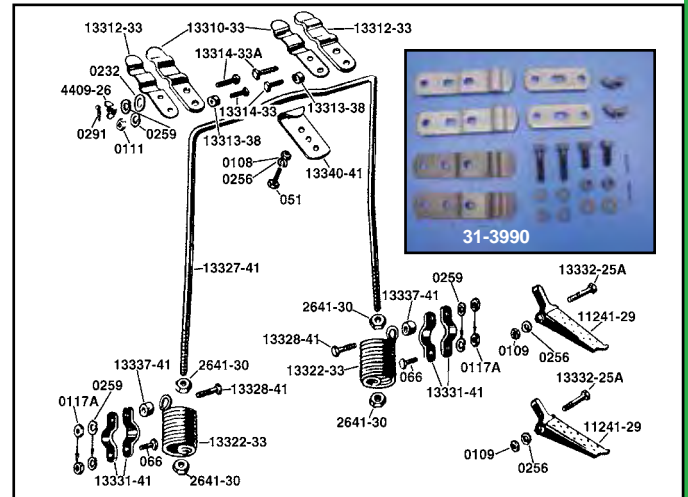

Auxiliary Seat Spring

Auxiliary Spring Assembly includes parts pictured for 1936-57 Big Twin rigid frame. Order the Spring Clip Kit and spring hook separately.

VT No.	OEM	Item
31-3999	52560-36	Complete Assembly, 1936-57 Big Twin
31-4061	Chrome	Complete Assembly, 1936-57 Big Twin
13-9198	52575-33	Spring, Chrome, pair
13-9209	52575-33	Spring, Black, pair
31-3997	52581-36	Support Bracket
31-3996	52592-36	U Clamp, pair
31-3995	52603-36	Mount Stud, pair
31-0408	52588-38	Yoke Hook Set
	73341-36	1936-57
31-0198	52586-36	Yoke Hook, Chrome
31-0454	52586-36	As Above, Parkerized
31-3998	52567-36	Yoke
31-1311	52567-36	Yoke, Chrome
37-0862	7859	Nut, Four Piece
49-1744	—	Chrome Cups
49-0449	—	Dome Cover Set
31-0934	—	Seat Spring Yoke Bar W 1930-1952

Auxiliary Spring Clip Kit includes 2 of each part listed 52600-36, 52596-36, 52543-36, and bolts and wing nuts for clipping spring yoke to bottom of buddy seats.

VT No. 31-3990

42-1375

Chrome Frame Cover include hardware as for Big Twin frames.

VT No.	Year	Type
42-0322	1936-57	Rigid, stainless
42-1375	1958-64	With seat post
31-9982	1958-80	Frame Cross Stud

Chrome Front Solo Seat Mount Kit. Fits 1986-up FXST.
VT No. 31-0819

Black Seat Post and T Kit fits 1936-52.
VT No. 31-0977

49-0177

13-9198

13-9209

45 Auxiliary Seat Spring Kit includes black finished parts with chrome springs. Order spring clip kit and spring hook separately.

VT No.	OEM	Item
31-3973	52562-33	Complete Assembly includes yoke bar, chrome springs and clamp set.
13-9198	52575-33	Chrome Springs
13-9209	52575-33	Black Springs
31-3972	52579-41	Frame Clamps, Four Piece
31-3958	52565-41	Spring Yoke Bar
Order Related Parts Separately		
31-0407	52585-41	Spring Hook
31-3990	52600-36	Spring Clip Kit
49-0177	52652-29	Rear Peg Set, Parkerized
27-1454	—	Peg Yoke Set