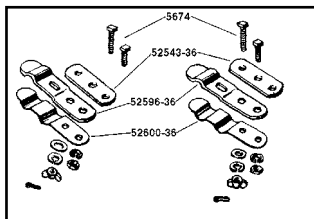

Auxiliary Seat Spring

Auxiliary Spring Assembly includes parts pictured for 1936-57 Big Twin rigid frame. Order the Spring Clip Kit and spring hook separately.

VT No.	OEM	Item
31-3999	52560-36	Complete Assembly, 1936-57 Big Twin
31-4061	Chrome	Complete Assembly, 1936-57 Big Twin
13-9198	52575-33	Spring, Chrome, pair
13-9209	52575-33	Spring, Black, pair
31-3997	52581-36	Support Bracket
31-3996	52592-36	U Clamp, pair
31-3995	52603-36	Mount Stud, pair
31-0408	52588-38	Yoke Hook Set
	73341-36	1936-57
31-0198	52586-36	Yoke Hook, Chrome
31-0454	52586-36	As Above, Parkerized
31-3998	52567-36	Yoke
31-1311	52567-36	Yoke, Chrome
37-0862	7859	Nut, Four Piece
49-1744	—	Chrome Cups
49-0449	—	Dome Cover Set
31-0934	—	Seat Spring Yoke Bar W 1930-1952

Auxiliary Spring Clip Kit includes 2 of each part listed 52600-36, 52596-36, 52543-36, and bolts and wing nuts for clipping spring yoke to bottom of buddy seats.

VT No. 31-3990

42-1375

Chrome Frame Cover include hardware as for Big Twin frames.

Auxiliary Spring Assembly Kits Are Used With Seat Tee Bars for All Buddy and Police Size Solos.

VT No. 8623-2

VT No. 31-0177

VT No. 31-0198

VT No. 31-0407
Buddy Seat Hardware

VT No. 31-0408

VT No.	OEM	Item/Finish
8623-2	51918-29	Clevis pin with Spring
31-0177	52551-36	Front Bracket, Cadmium
31-0198	52586-36	Spring Hook, Chrome
31-0454	52586-36	As above, Parkerized
31-0408	52588-38	Spring Hook Set
	52887-36	1936-57, Parkerized
31-0407	52585-41	1941-52, 45 Solo
31-0156	—	3 hole Under Fender Mount Strip
31-1283	—	Seat and Hook Only