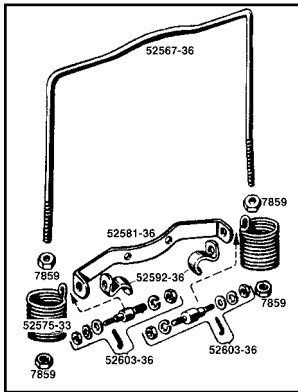

Auxiliary Seat Spring

Auxiliary Spring Assembly includes parts pictured for 1936-57 Big Twin rigid frame. Order the Spring Clip Kit and spring hook separately.

VT No.	OEM	Item
31-3999	52560-36	Complete Assembly, 1936-57 Big Twin
31-4061	Chrome	Complete Assembly, 1936-57 Big Twin
13-9198	52575-33	Spring, Chrome, pair
13-9209	52575-33	Spring, Black, pair
31-3997	52581-36	Support Bracket
31-3996	52592-36	U Clamp, pair
31-3995	52603-36	Mount Stud, pair
31-0408	52588-38	Yoke Hook Set
	73341-36	1936-57
31-0198	52586-36	Yoke Hook, Chrome
31-0454	52586-36	As Above, Parkerized
31-3998	52567-36	Yoke
31-1311	52567-36	Yoke, Chrome
37-0862	7859	Nut, Four Piece
49-1744	—	Chrome Cups
49-0449	—	Dome Cover Set
31-0934	—	Seat Spring Yoke Bar W 1930-1952

Auxiliary Spring Clip Kit includes 2 of each part listed 52600-36, 52596-36, 52543-36, and bolts and wing nuts for clipping spring yoke to bottom of buddy seats.

VT No. 31-3990

42-1375

Chrome Frame Cover include hardware as for Big Twin frames.

VT No.	Year	Type
42-0322	1936-57	Rigid, stainless
42-1375	1958-64	With seat post
31-9982	1958-80	Frame Cross Stud

Chrome Front Solo Seat Mount Kit. Fits 1986-up FXST.
VT No. 31-0819

Black Seat Post and T Kit fits 1936-52.
VT No. 31-0977

Auxiliary Spring Assembly Kits Are Used With Seat Tee Bars for All Buddy and Police Size Solos.

VT No. 8623-2

VT No. 31-0177

VT No. 31-0198

VT No. 31-0407
Buddy Seat Hardware

VT No. 31-0408

VT No.	OEM	Item/Finish
8623-2	51918-29	Clevis pin with Spring
31-0177	52551-36	Front Bracket, Cadmium
31-0198	52586-36	Spring Hook, Chrome
31-0454	52586-36	As above, Parkerized
31-0408	52588-38	Spring Hook Set
	52887-36	1936-57, Parkerized
31-0407	52585-41	1941-52, 45 Solo
31-0156	—	3 hole Under Fender Mount Strip
31-1283	—	Seat and Hook Only