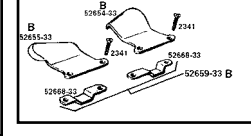

Footboard Extension Pads clamp on 1914-65 footboards.

VT No.	Finish
49-2556	Parkerized
49-2557	Chrome