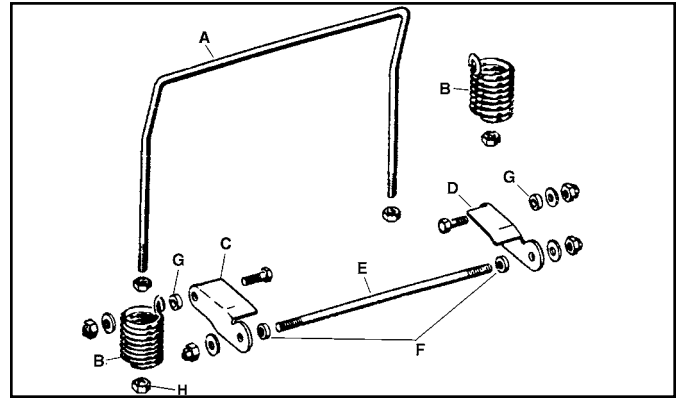

Auxiliary Seat Spring Kit

Auxiliary Spring Kit adapts to all plunger mounted buddy seats for extra weight Capacity. Includes all parts pictured to fit 1965-84 FLH frames. Zinc plated with chrome springs.

Auxiliary Spring Bracket Assembly fits 1958-64 Big Twins, order 31-3990 clip kit and hook separately.

VT No.	#	OEM	Item
31-9978	All	Complete	Kit
31-9967	A	52583-68 52584-68	Bracket Left Bracket Right
31-9968	B	52566-65	Bar
31-9969	C	52586-68	Spring Bracket (2)
31-9970	D	52596-65	Yoke (2)
37-8800	E	52608-68	Shoulder Bolt (2)
	F	52609-68	Cup Washer (2)
31-9982	G, H	52605-65 52605-68	Stud with Spacer
13-9174	I	52575-65	Spring, pair, chrome
37-8792	H	52605-58	Spacer Nut (2)
37-0510	J	5667	Square Head Bolt