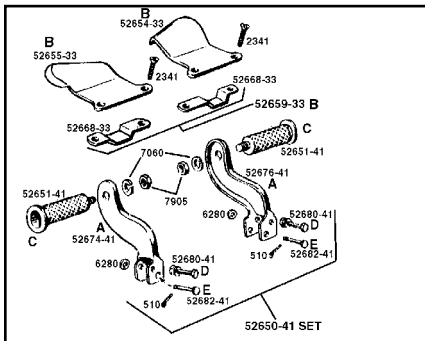

Auxiliary Seat Spring Kit

Auxiliary Spring Kit adapts to all plunger mounted buddy seats for extra weight Capacity. Includes all parts pictured to fit 1965-84 FLH frames. Zinc plated with chrome springs.

Auxiliary Spring Bracket Assembly fits 1958-64 Big Twins, order 31-3990 clip kit and hook separately.

VT No.	#	OEM	Item
31-9978	All	Complete	Kit
31-9967	A	52583-68 52584-68	Bracket Left Bracket Right
31-9968	B	52566-65	Bar
31-9969	C	52586-68	Spring Bracket (2)
31-9970	D	52596-65	Yoke (2)
37-8800	E	52608-68	Shoulder Bolt (2)
	F	52609-68	Cup Washer (2)
31-9982	G, H	52605-65 52605-68	Stud with Spacer
13-9174	I	52575-65	Spring, pair, chrome
37-8792	H	52605-58	Spacer Nut (2)
37-0510	J	5667	Square Head Bolt

VT No.	#	OEM	Item
31-0427		Kit	Complete
31-0429	A	52567-58	Spring Yoke
13-9240	B	52575-58	Spring Set, Chrome, pair
31-0428	C	52581-58	Right Support Bracket
	D	52582-58	Left Support Bracket
37-9110	E	52602-58	Stud Spring Mount
37-8792	F	52605-58	Support Stud Nut
37-9111	G	52606-58	Spring Support Spacer, pair
37-0862	H	7859	Nut, Black
37-0871	H	7859	Nut, Chrome

Buddy Seat Foot Rest Brackets mount to existing footboard brackets on 1936-64 Big Twins. Pair replaces 52674-41 and 52676-41.

Footboard Extension Pads clamp on 1914-65 footboards.

VT No.	Finish
49-2556	Parkerized
49-2557	Chrome