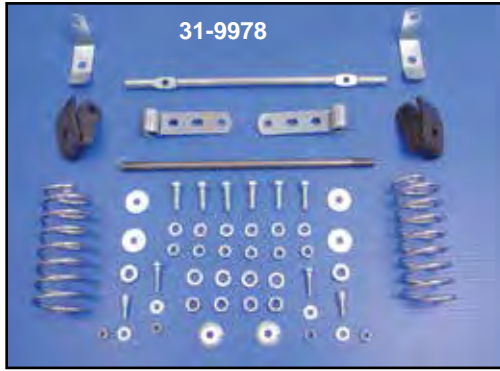

Auxiliary Seat Spring Kit

Auxiliary Spring Kit adapts to all plunger mounted buddy seats for extra weight Capacity. Includes all parts pictured to fit 1965-84 FLH frames. Zinc plated with chrome springs.

Auxiliary Spring Bracket Assembly fits 1958-64 Big Twins, order 31-3990 clip kit and hook separately.

VT No.	#	OEM	Item
31-9978	All	Complete	Kit
31-9967	A	52583-68 52584-68	Bracket Left Bracket Right
31-9968	B	52566-65	Bar
31-9969	C	52586-68	Spring Bracket (2)
31-9970	D	52596-65	Yoke (2)
37-8800	E	52608-68	Shoulder Bolt (2)
	F	52609-68	Cup Washer (2)
31-9982	G, H	52605-65 52605-68	Stud with Spacer
13-9174	I	52575-65	Spring, pair, chrome
37-8792	H	52605-58	Spacer Nut (2)
37-0510	J	5667	Square Head Bolt

VT No.	#	OEM	Item
31-0427		Kit	Complete
31-0429	A	52567-58	Spring Yoke
13-9240	B	52575-58	Spring Set, Chrome, pair
31-0428	C	52581-58	Right Support Bracket
	D	52582-58	Left Support Bracket
37-9110	E	52602-58	Stud Spring Mount
37-8792	F	52605-58	Support Stud Nut
37-9111	G	52606-58	Spring Support Spacer, pair
37-0862	H	7859	Nut, Black
37-0871	H	7859	Nut, Chrome

Buddy Seat Foot Rest Brackets mount to existing footboard brackets on 1936-64 Big Twins. Pair replaces 52674-41 and 52676-41.

Footboard Extension Pads clamp on 1914-65 footboards.

VT No.	Finish
49-2556	Parkerized
49-2557	Chrome