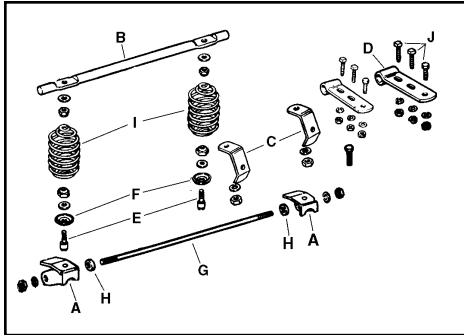

Auxiliary Seat Spring Kit

Auxiliary Spring Kit adapts to all plunger mounted buddy seats for extra weight Capacity. Includes all parts pictured to fit 1965-84 FLH frames. Zinc plated with chrome springs.

Auxiliary Spring Bracket Assembly fits 1958-64 Big Twins, order 31-3990 clip kit and hook separately.

VT No.	#	OEM	Item
31-9978	All	Complete	Kit
31-9967	A	52583-68 52584-68	Bracket Left Bracket Right
31-9968	B	52566-65	Bar
31-9969	C	52586-68	Spring Bracket (2)
31-9970	D	52596-65	Yoke (2)
37-8800	E	52608-68	Shoulder Bolt (2)
	F	52609-68	Cup Washer (2)
31-9982	G, H	52605-65 52605-68	Stud with Spacer
13-9174	I	52575-65	Spring, pair, chrome
37-8792	H	52605-58	Spacer Nut (2)
37-0510	J	5667	Square Head Bolt

VT No.	#	OEM	Item
31-0427		Kit	Complete
31-0429	A	52567-58	Spring Yoke
13-9240	B	52575-58	Spring Set, Chrome, pair
31-0428	C	52581-58	Right Support Bracket
	D	52582-58	Left Support Bracket
37-9110	E	52602-58	Stud Spring Mount
37-8792	F	52605-58	Support Stud Nut
37-9111	G	52606-58	Spring Support Spacer, pair
37-0862	H	7859	Nut, Black
37-0871	H	7859	Nut, Chrome

Rear Foot Rests include rubbers. Fit 1936-64 foot rest brackets.

VT No.	Finish
27-1676	Zinc
27-1680	Chrome
28-2127	Rubber Only

Complete Buddy Footrest Kit.
VT No. Finish
27-1252 Black
27-1253 Chrome