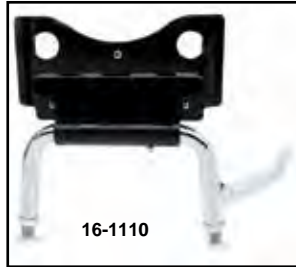

# Display Center Stands

16-1111

16-1600 Installed

16-1600

16-1109

16-1110

16-1116

16-1521

## Bungee Cord & Security

48-0232

48-1636

**Helmet Net** secures the helmet to the seat with elastic tension.

**VT No. Item Color**

48-0232 20" x 20" Black

48-0339 15" x 15" Black

48-1636 15" x 15" Yellow

37-8982

48-0228

**Bungee Cords** are black elastic sold in 10 packs.

**VT No. Item**

48-0228 12" Single

37-8982 Bungee Nut  $\frac{3}{8}$  x 24 mounts to stock studs

37-8983 Bungee Nut  $\frac{3}{8}$  x 16 mounts to stock studs

**Disc Brake Rotor Lock** acts as dead bolt through rotor.

**VT No. 48-0703**

**Chrome Helmet Lock** clamps to  $\frac{7}{8}$ " through 1 $\frac{1}{4}$ " diameter tubing, secures helmet. **VT No. 48-1732**