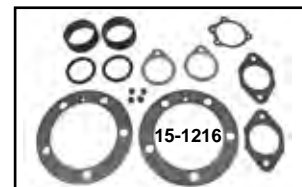

15-0756

MASTER CYLINDER & RESERVOIR TOP GASKETS

Front	OEM	Year/Type
15-0188	45012-72	1972-81 Master Cylinder
15-0204	45012-82	1982-84 Master Cylinder
15-0242	45005-85	1985-95 Master Cylinder
15-0250	45005-96	1996-up Master Cylinder
Rear		
15-0202	41766-58	1958-78 Master Cylinder Top
15-0203	42455-80	1979-84 Master Cylinder Top
15-0248	42455-82	1982-84 Reservoir
15-0540	42455-99	2000-up Reservoir
15-0242	45005-85	1985-95 Master Cylinder Top

Base and Head Gasket

GB Cylinder Base Gaskets for XL

Size	3 1/2" Bore	3 3/8" Bore	3 13/16" Bore	3 3/4" Bore
1986-99 XL, 883-1200				
.010	15-0487	15-0489	—	—
.020	15-0488	15-0490	—	—
Head Gaskets 1986-99 XL				
.030	15-0475	15-0477	15-0479	15-0481
.040	15-0476	15-0478	15-0480	15-0482

Cylinder Gasket Set include head and base gasket for Evolution, with .040 head gasket.

15-0389	Metal Base
15-0392	Beaded

Base Gasket Sets

VT No.	Brand	Size	Fits
15-0449			1936-52 W, 1935-75 G
15-1298	V-Twin		1996-up TC-88
15-0312	GB		1984-99 Evo 80"
15-0313	GB		1986-1991 XL
15-0414	James	.045"	1984-98 FXST, FLT, 1991-98 FXD, 84-94 FXR
15-0877	James	.062"	1984-98 FXST, FLT, 1991-98 FXD, 84-94 FXR
15-0376	V-Twin		1999-up FXST, FLST, FLT, FXD
15-1234	James	.045"	Special application for S&S 4" bore cylinders
15-1235	James	.045"	1999-up FXST, FLST, FLT, FXD
15-1293	GB .045		1999-up FXST, FLST, FLT, FXD
15-1216	Fire Ring		1966-84 FL, 1971-84 FX, 79-83 FLT, 82-83 FXR
15-0887	Fire Ring		1966-84 FL, 1971-84 FX, 79-83 FLT, 82-83 FXR
15-1193	Metal		1948-62 FL